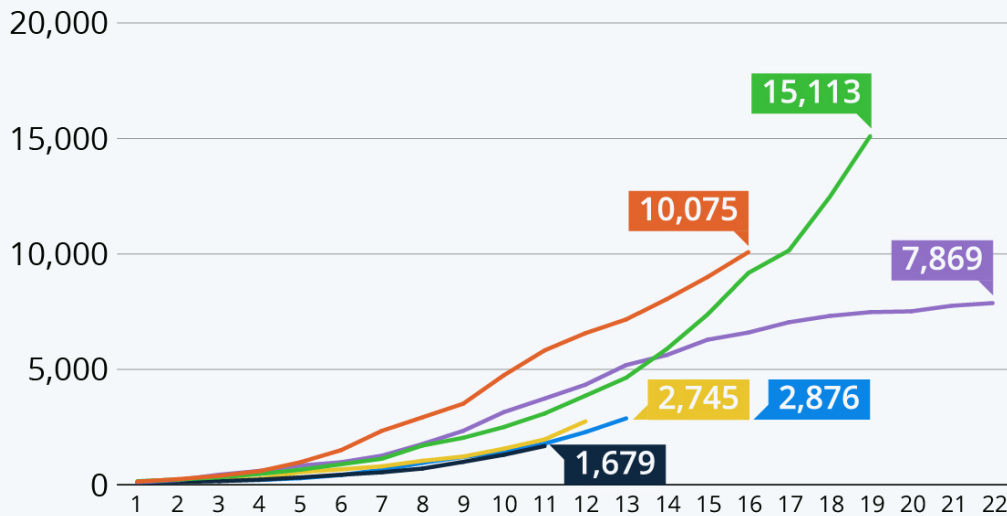

Why Should Everyone be Implementing These Simple Measures?

Coronavirus: Upward Trajectory or Flattened Curve?

Cumulative confirmed COVID-19 cases in selected countries from first day with 100+ cases

Iran Italy South Korea U.S. Germany France

As of March 12, 2020

Source: Johns Hopkins University